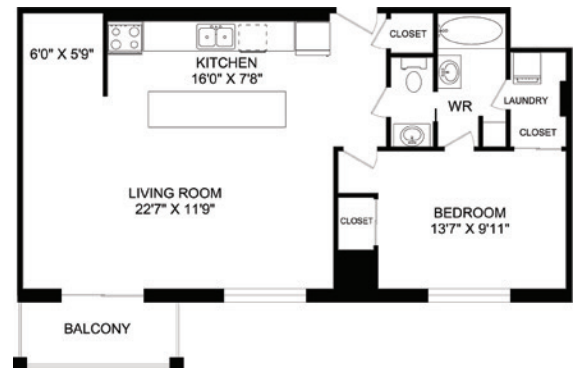

325 Lakeview Drive,
Woodstock,
Ontario

Sally Creek Suite
845 sq feet

ACTUAL FLOOR PLAN MEASUREMENTS AND FINISHINGS MAY DIFFER FROM THOSE PRESENTED AND SHOULD THEREFORE BE CONSIDERED APPROXIMATE.