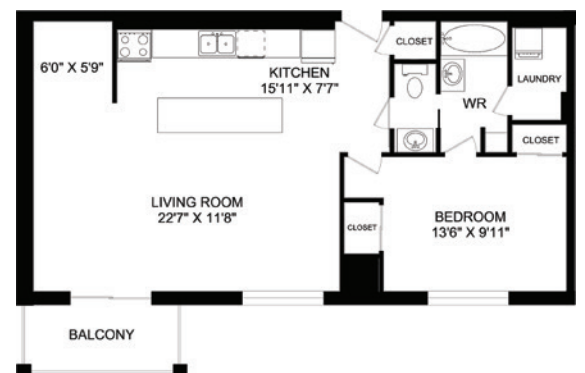

325 Lakeview Drive,
Woodstock,
Ontario

Fairway Suite
846-883 sq feet

ACTUAL FLOOR PLAN MEASUREMENTS AND FINISHINGS MAY DIFFER FROM THOSE PRESENTED AND SHOULD THEREFORE BE CONSIDERED APPROXIMATE.