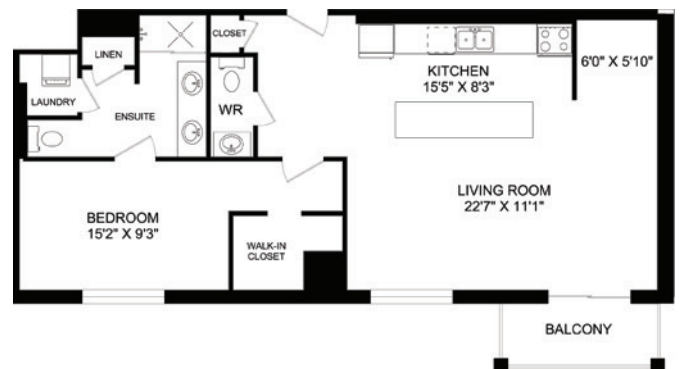

325 Lakeview Drive,  
Woodstock,  
Ontario

**Double Eagle Suite**  
**993-1,005 sq feet**

ACTUAL FLOOR PLAN MEASUREMENTS AND FINISHINGS MAY DIFFER FROM THOSE PRESENTED AND SHOULD THEREFORE BE CONSIDERED APPROXIMATE.